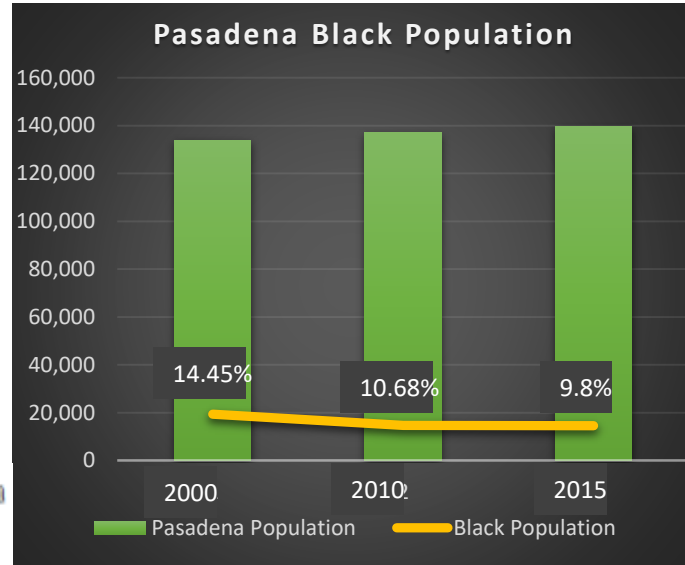

THE STATE OF BLACK PASADENA

Population

Year	Pasadena Population	Black Population	Black % of Pasadena	% Decrease
2000	133,938	19,354	14.45%	
2010	137,122	14,650	10.68%	24.70%
2015	139,899	14,480	9.80%	1%

Graph: Change in Population between 2000 and 2010, by Age and Race - Pasadena, California

Income

- California Ave HH Income: \$61.1K
- Los Angeles Ave HH Income: \$60.3K
- Pasadena Ave HH Income: \$69.3K
- Pasadena Black Ave HH Income: \$63.9K

Age

- The greatest reduction in African Americans in Pasadena was among children under 10 and adults in their 30s.
- “It’s renters that are leaving — not homeowners, who are mostly older African Americans,” Myers said.