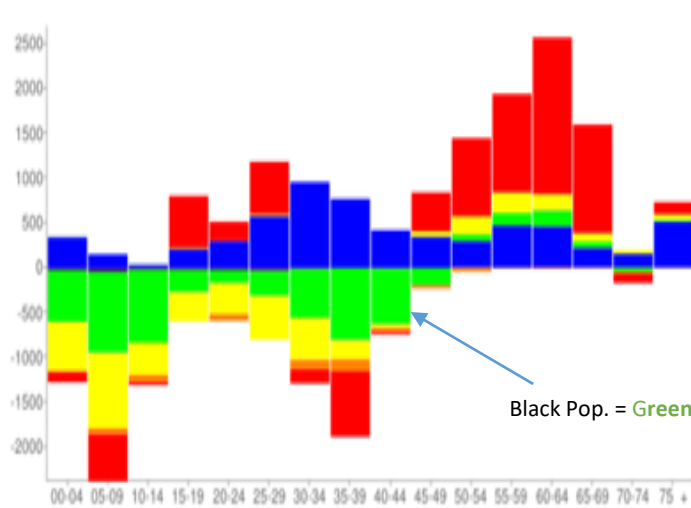

THE STATE OF BLACK PASADENA

Population

Year	Pasadena Population	Black Population	Black % of Pasadena	% Decrease
2000	133,938	19,354	14.45%	
2010	137,122	14,650	10.68%	24.70%
2015	139,899	14,480	9.80%	1%

Graph: Change in Population between 2000 and 2010, by Age and Race - Pasadena, California

Income

- California Ave HH Income: \$61.1K
- Los Angeles Ave HH Income: \$60.3K
- Pasadena Ave HH Income: \$69.3K
- Pasadena Black Ave HH Income: \$63.9K

Age

- The greatest reduction in African Americans in Pasadena was among children under 10 and adults in their 30s.
- “It’s renters that are leaving — not homeowners, who are mostly older African Americans,” Myers said.