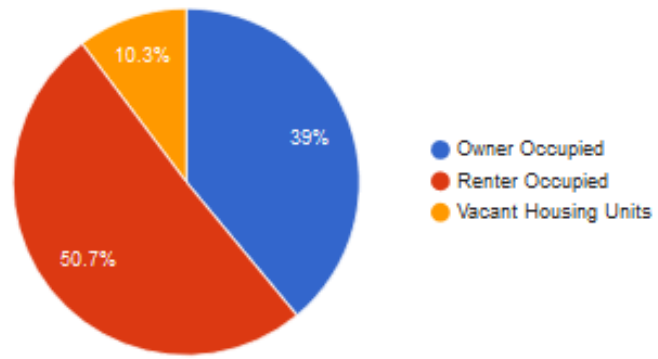

Housing

- The cost of living in Pasadena is **21%** higher than the California average.
- The cost of living in Pasadena is **65%** higher than the national average.
- The cost of housing in Pasadena is **190%** higher than the national average.
- Median price of homes sold = **$763,113**

- Median rent in Pasadena = **$2,700/mth**

Black Population Education

Total Population	10,856
High School Graduate or Higher	9,702
Bachelors Degree or Higher	3,608
Less than a High School Degree	1,154
Completed 8th grade: Pasadena:	86.3%
Completed High School: Pasadena:	85.3%
Black Households:	89.4%
Completed Bachelors Degree or More: Pasadena:	49.1%
Black Households:	33.2%

Degree/Major Subject	Average	$0	$189K
Bachelor of Science (BS / BSc) 41437 profiles	$77,496		
Bachelor of Arts (BA) 31656 profiles	$66,211		
Master of Science (MS) 12587 profiles	$93,875		
Bachelor's Degree 12482 profiles	$70,241		
Bachelor of Business Administration (BBA) 7992 profiles	$69,768		
Doctor of Philosophy (PhD) 4008 profiles	$112,217		
Master of Arts (MA) 3663 profiles	$69,053		
Associate of Science (AS) 1574 profiles	$61,345		
Master of Business Administration (MBA), Finance 1526 profiles	$108,890		
Master of Engineering (MEng / ME) 1496 profiles	$105,673		
Associate's Degree 1482 profiles	$59,508		

> 65% of Black Households do NOT have the education to earn the required income to afford to continue to live in Pasadena.

Resources

- <http://www.healthypasadena.org/index.php?module=demographicdata&controller=index&action=index&id=131318>
- <http://www.city-data.com/city/Pasadena-California.html#ixzz514ua2hXk>
- <http://articles.glendalenewspress.com/2011-08-05/news/tn-pas-0807-census_1_black-families-affordable-units-low-income>
- <https://www.zillow.com/pasadena-ca/home-values/>
- <https://datausa.io/profile/geo/pasadena-ca/>
- <http://censusviewer.com/city/CA/Pasadena>
- <https://www.homefacts.com/demographics/California/Los-Angeles-County/Pasadena.html>
- <https://www.payscale.com/salaries-by-occupation>
- <https://www.payscale.com/research/US/State=California/Salary#by_Degree>