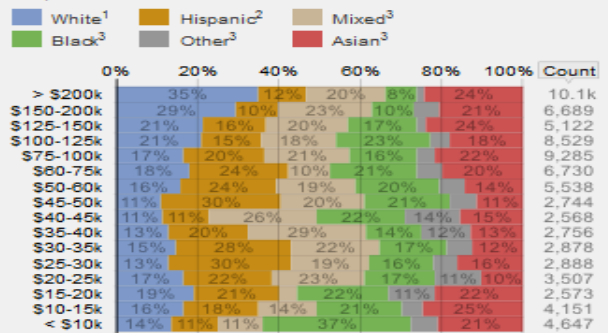

THE STATE OF BLACK PASADENA

Population

Year	Pasadena Population	Black Population	Black % of Pasadena	% Decrease
2000	133,938	19,354	14.45%	
2010	137,122	14,650	10.68%	24.70%
2015	139,899	14,480	9.80%	1%

Graph: Change in Population between 2000 and 2010, by Age and Race - Pasadena, California

Income

- California Ave HH Income: \$61.1K
- Los Angeles Ave HH Income: \$60.3K
- Pasadena Ave HH Income: \$69.3K
- Pasadena Black Ave HH Income: \$63.9K

Age

- The greatest reduction in African Americans in Pasadena was among children under 10 and adults in their 30s.
- “It’s renters that are leaving — not homeowners, who are mostly older African Americans,” Myers said.

Household Income Distribution by Race

Independent household income distributions of the given ethno-racial groups, normalized so that the sum of each interval is 100%. Scope: households in Pasadena

[Count] number of people in interval
¹ non-Hispanic white ² white Hispanic ³ including Hispanic